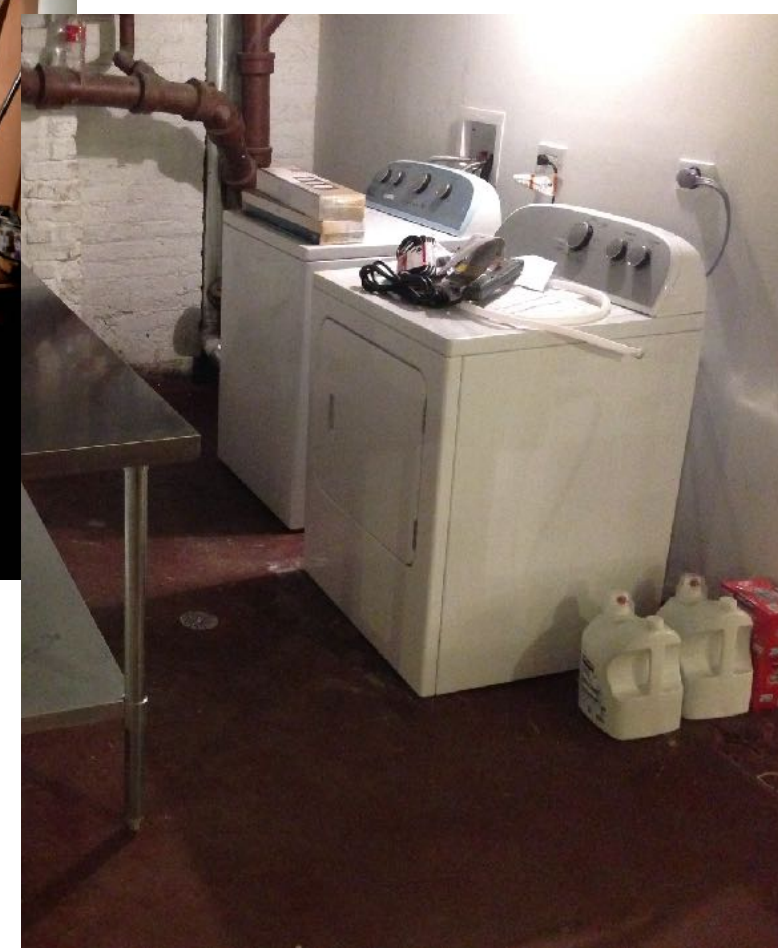

# Backstage and More

Actors' dressing rooms, as well as restroom and laundry facilities and other backstage functions, are located in the basement under the Heath Main Stage. These "before and after" photos show the transformation that created the spacious area for cast and crew.

Bowling lane flooring found in the basement was sanded, stained, and used to make dressing tables for actors.

8/1/14: Views of backstage ready for opening night of *The Hypocrites All Our Tragic*: