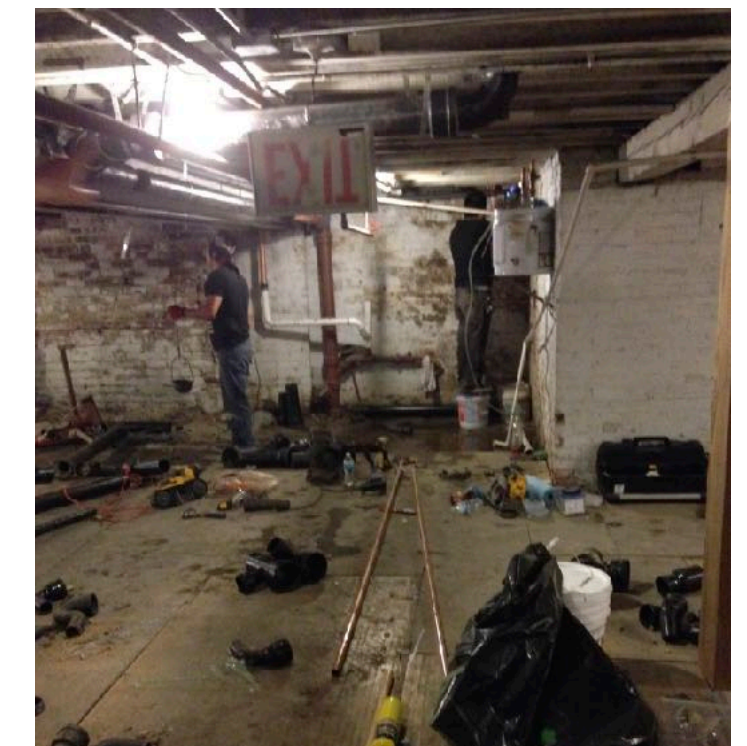

# Backstage and More

Actors' dressing rooms, as well as restroom and laundry facilities and other backstage functions, are located in the basement under the Heath Main Stage. These "before and after" photos show the transformation that created the spacious area for cast and crew.

Bowling lane flooring found in the basement was sanded, stained, and used to make dressing tables for actors.

8/1/14: Views of backstage ready for opening night of *The Hypocrites All Our Tragic*: