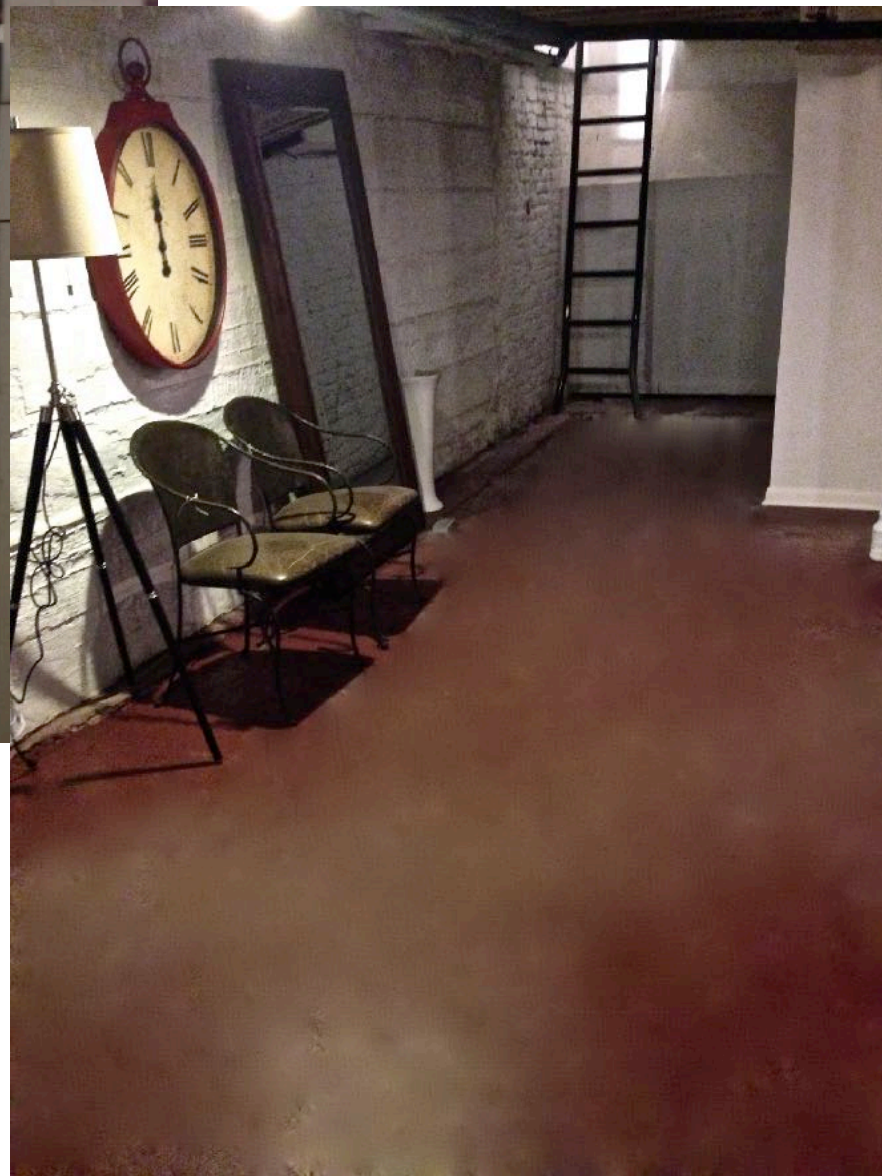

# Backstage and More

Actors' dressing rooms, as well as restroom and laundry facilities and other backstage functions, are located in the basement under the Heath Main Stage. These "before and after" photos show the transformation that created the spacious area for cast and crew.

Bowling lane flooring found in the basement was sanded, stained, and used to make dressing tables for actors.

8/1/14: Views of backstage ready for opening night of *The Hypocrites All Our Tragic*: