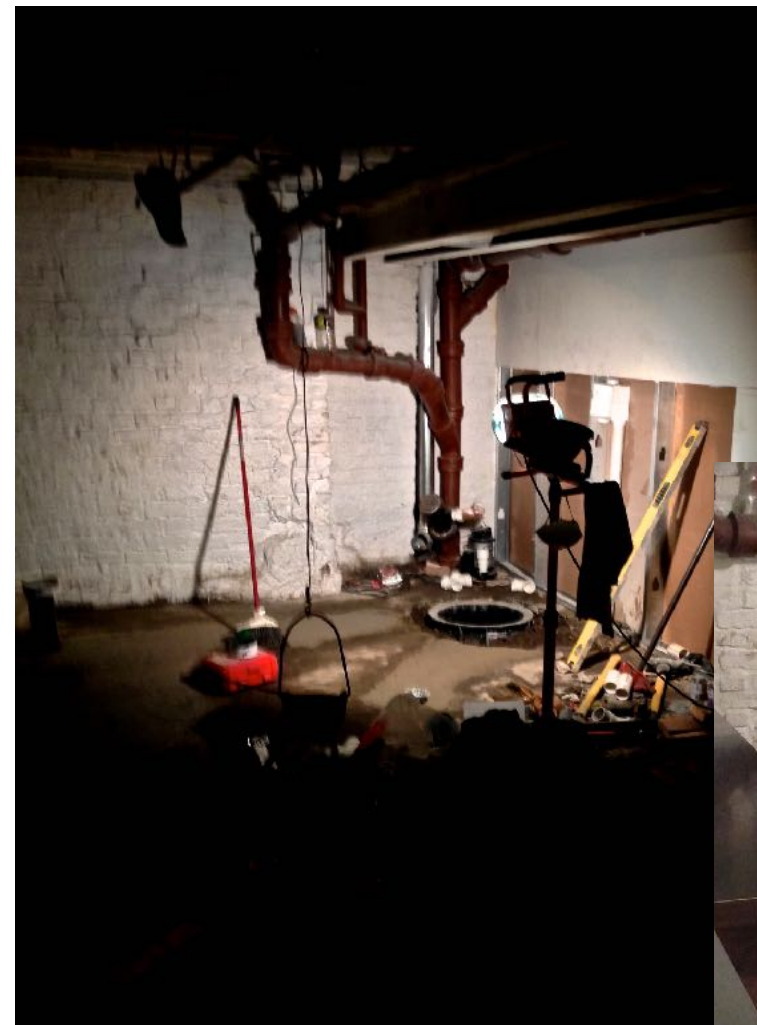

# Backstage and More

Actors' dressing rooms, as well as restroom and laundry facilities and other backstage functions, are located in the basement under the Heath Main Stage. These "before and after" photos show the transformation that created the spacious area for cast and crew.

Bowling lane flooring found in the basement was sanded, stained, and used to make dressing tables for actors.

8/1/14: Views of backstage ready for opening night of *The Hypocrites All Our Tragic*: