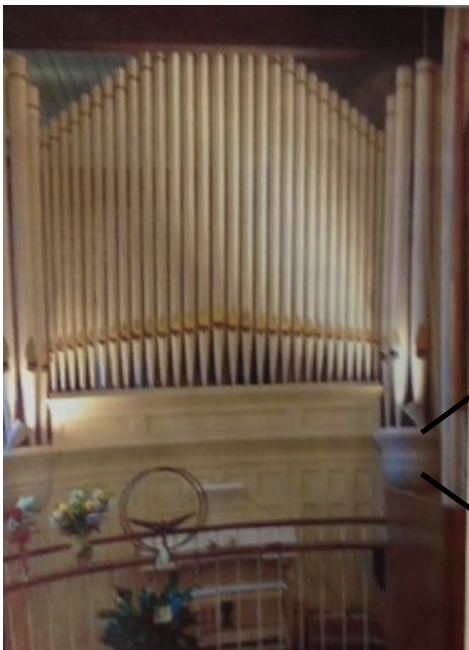

From Pipe Organ to Box Office...

The Den box office is constructed of quarter-sawn oak from a 1904 pipe organ that was in a church in Bloomington, Illinois, until early 2014 when it became cost-prohibitive to repair.

The organ parts were stripped and stained for reuse.

The organ wood made its way from Bloomington to The Den by way of an architectural salvage warehouse in Champaign.