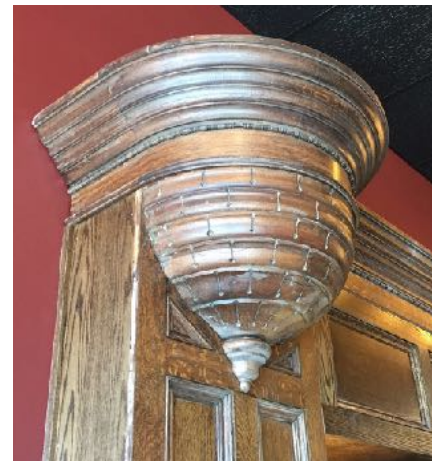

From Pipe Organ to Box Office...

The Den box office is constructed of quarter-sawn oak from a 1904 pipe organ that was in a church in Bloomington, Illinois, until early 2014 when it became cost-prohibitive to repair.

The organ parts were stripped and stained for reuse.

The organ wood made its way from Bloomington to The Den by way of an architectural salvage warehouse in Champaign.